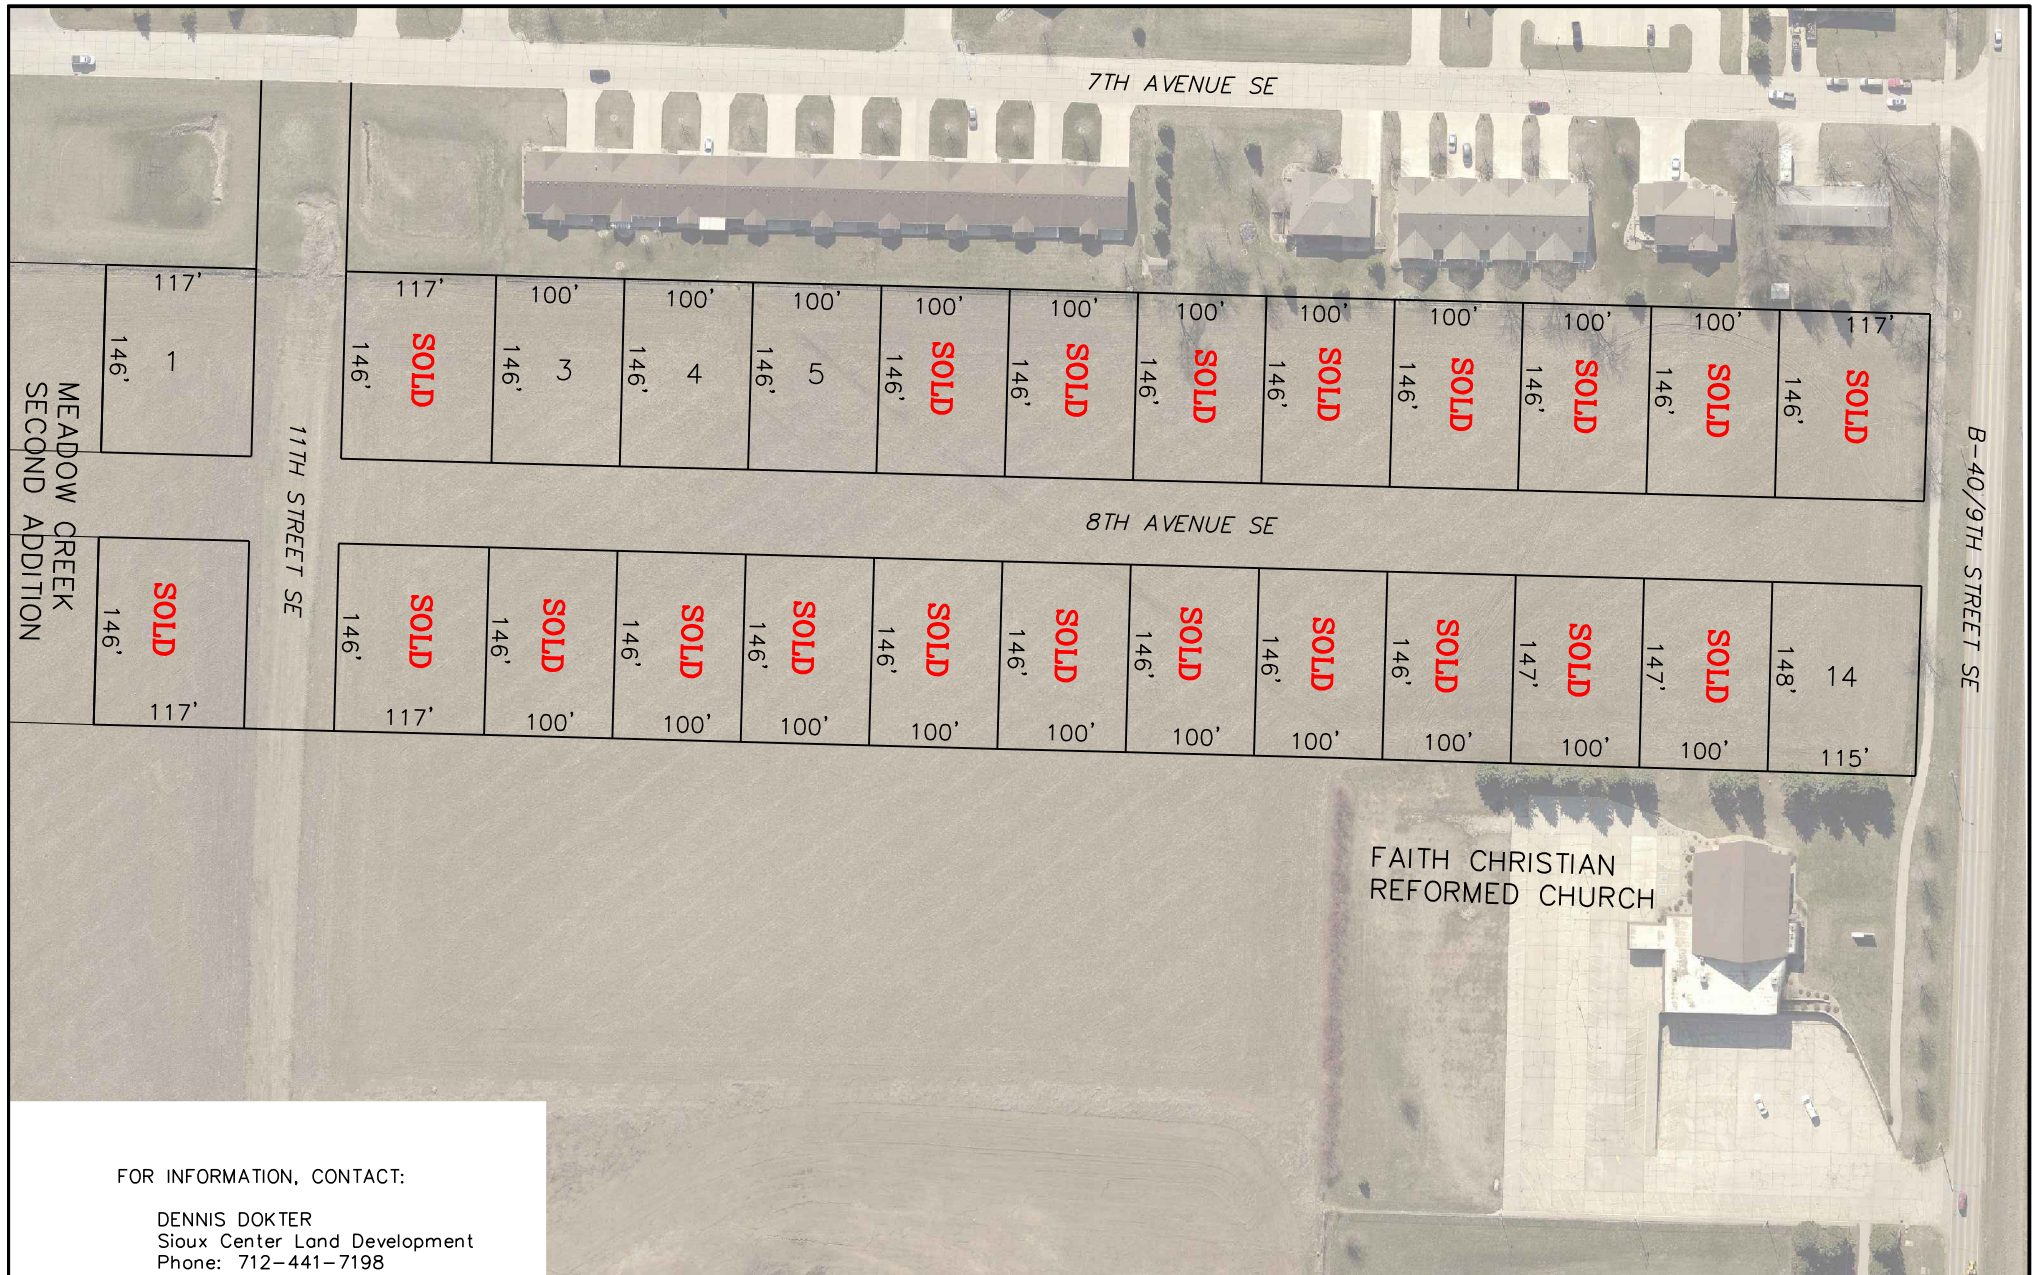

# MEADOW CREEK – FIRST ADDITION

SIoux CENTER, IOWA  
LOT PRICES – 2018

FOR INFORMATION, CONTACT:  
 DENNIS DOKTER  
 Sioux Center Land Development  
 Phone: 712-441-7198