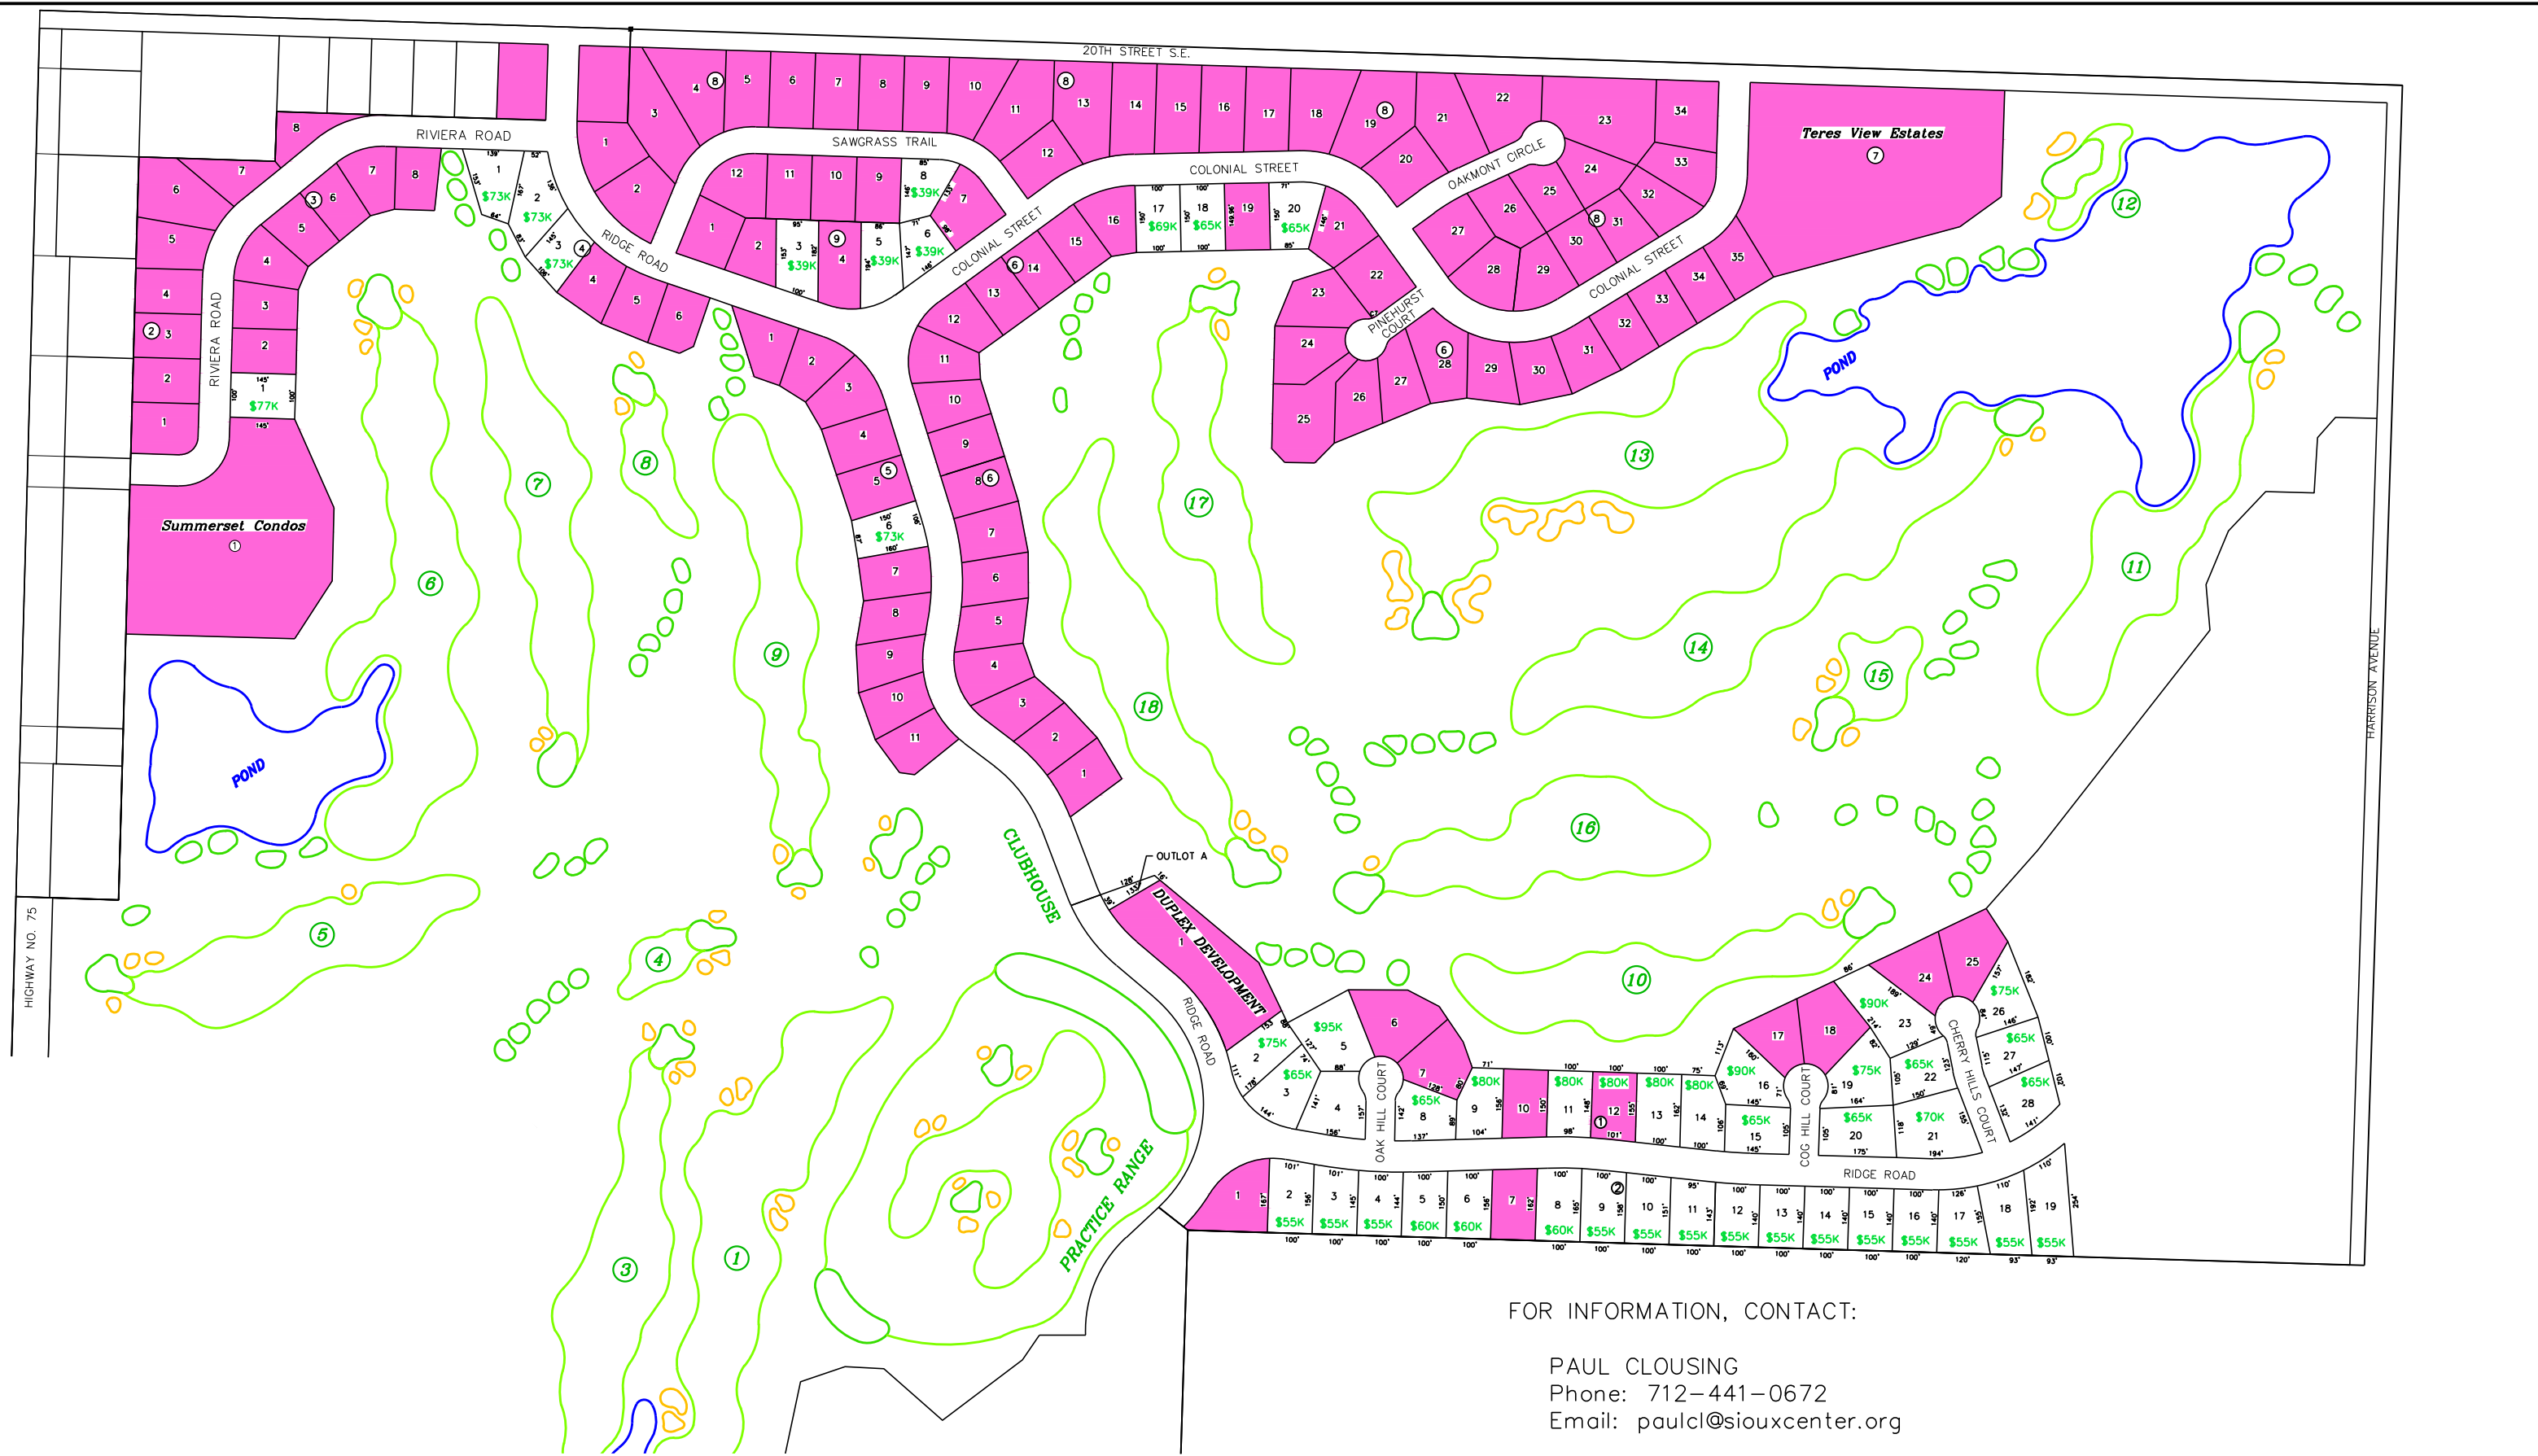

SOUTH RIDGE ESTATES FIRST AND SECOND ADDITION

SIOUX CENTER, IOWA
LOT PRICES - 2018

LEGEND

SOLD

FOR INFORMATION, CONTACT:

PAUL CLOUSING
 Phone: 712-441-0672
 Email: paulcl@siouxcenter.org