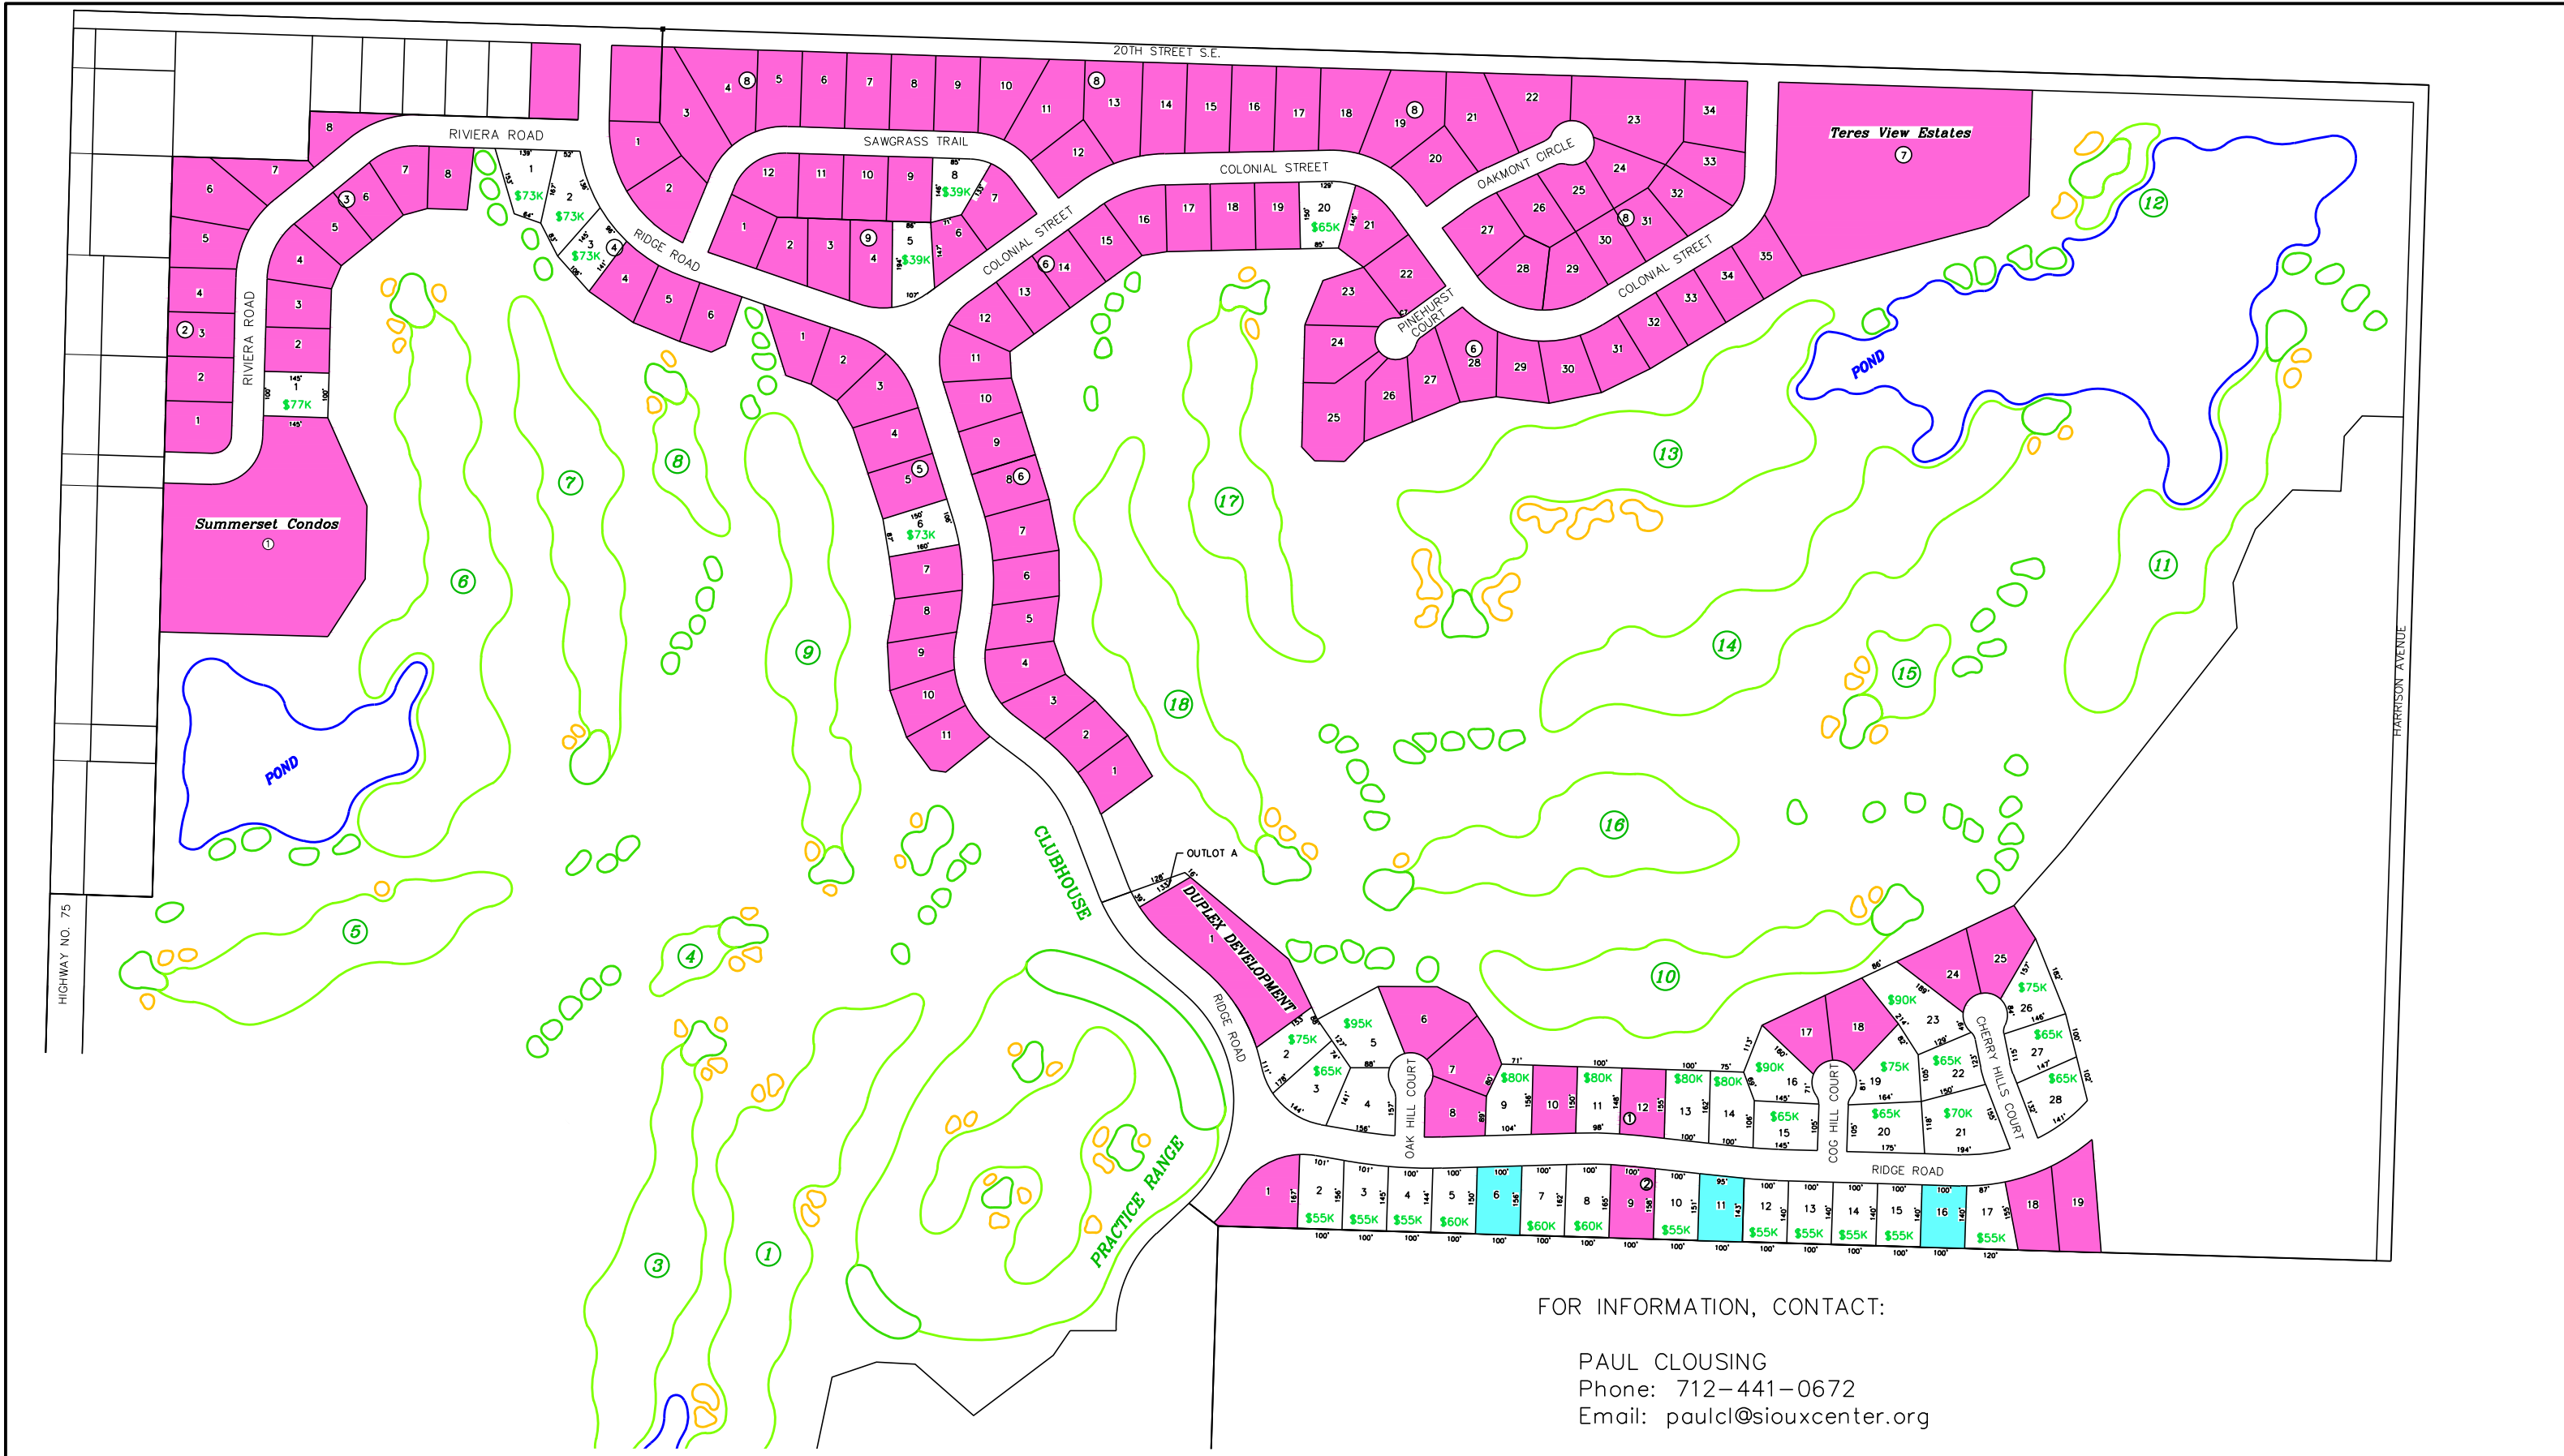

SOUTH RIDGE ESTATES
FIRST AND SECOND ADDITION
 SIOUX CENTER, IOWA
 LOT PRICES - 2019

LEGEND

- SOLD
- UNAVAILABLE

FOR INFORMATION, CONTACT:
 PAUL CLOUSING
 Phone: 712-441-0672
 Email: paulcl@siouxcenter.org