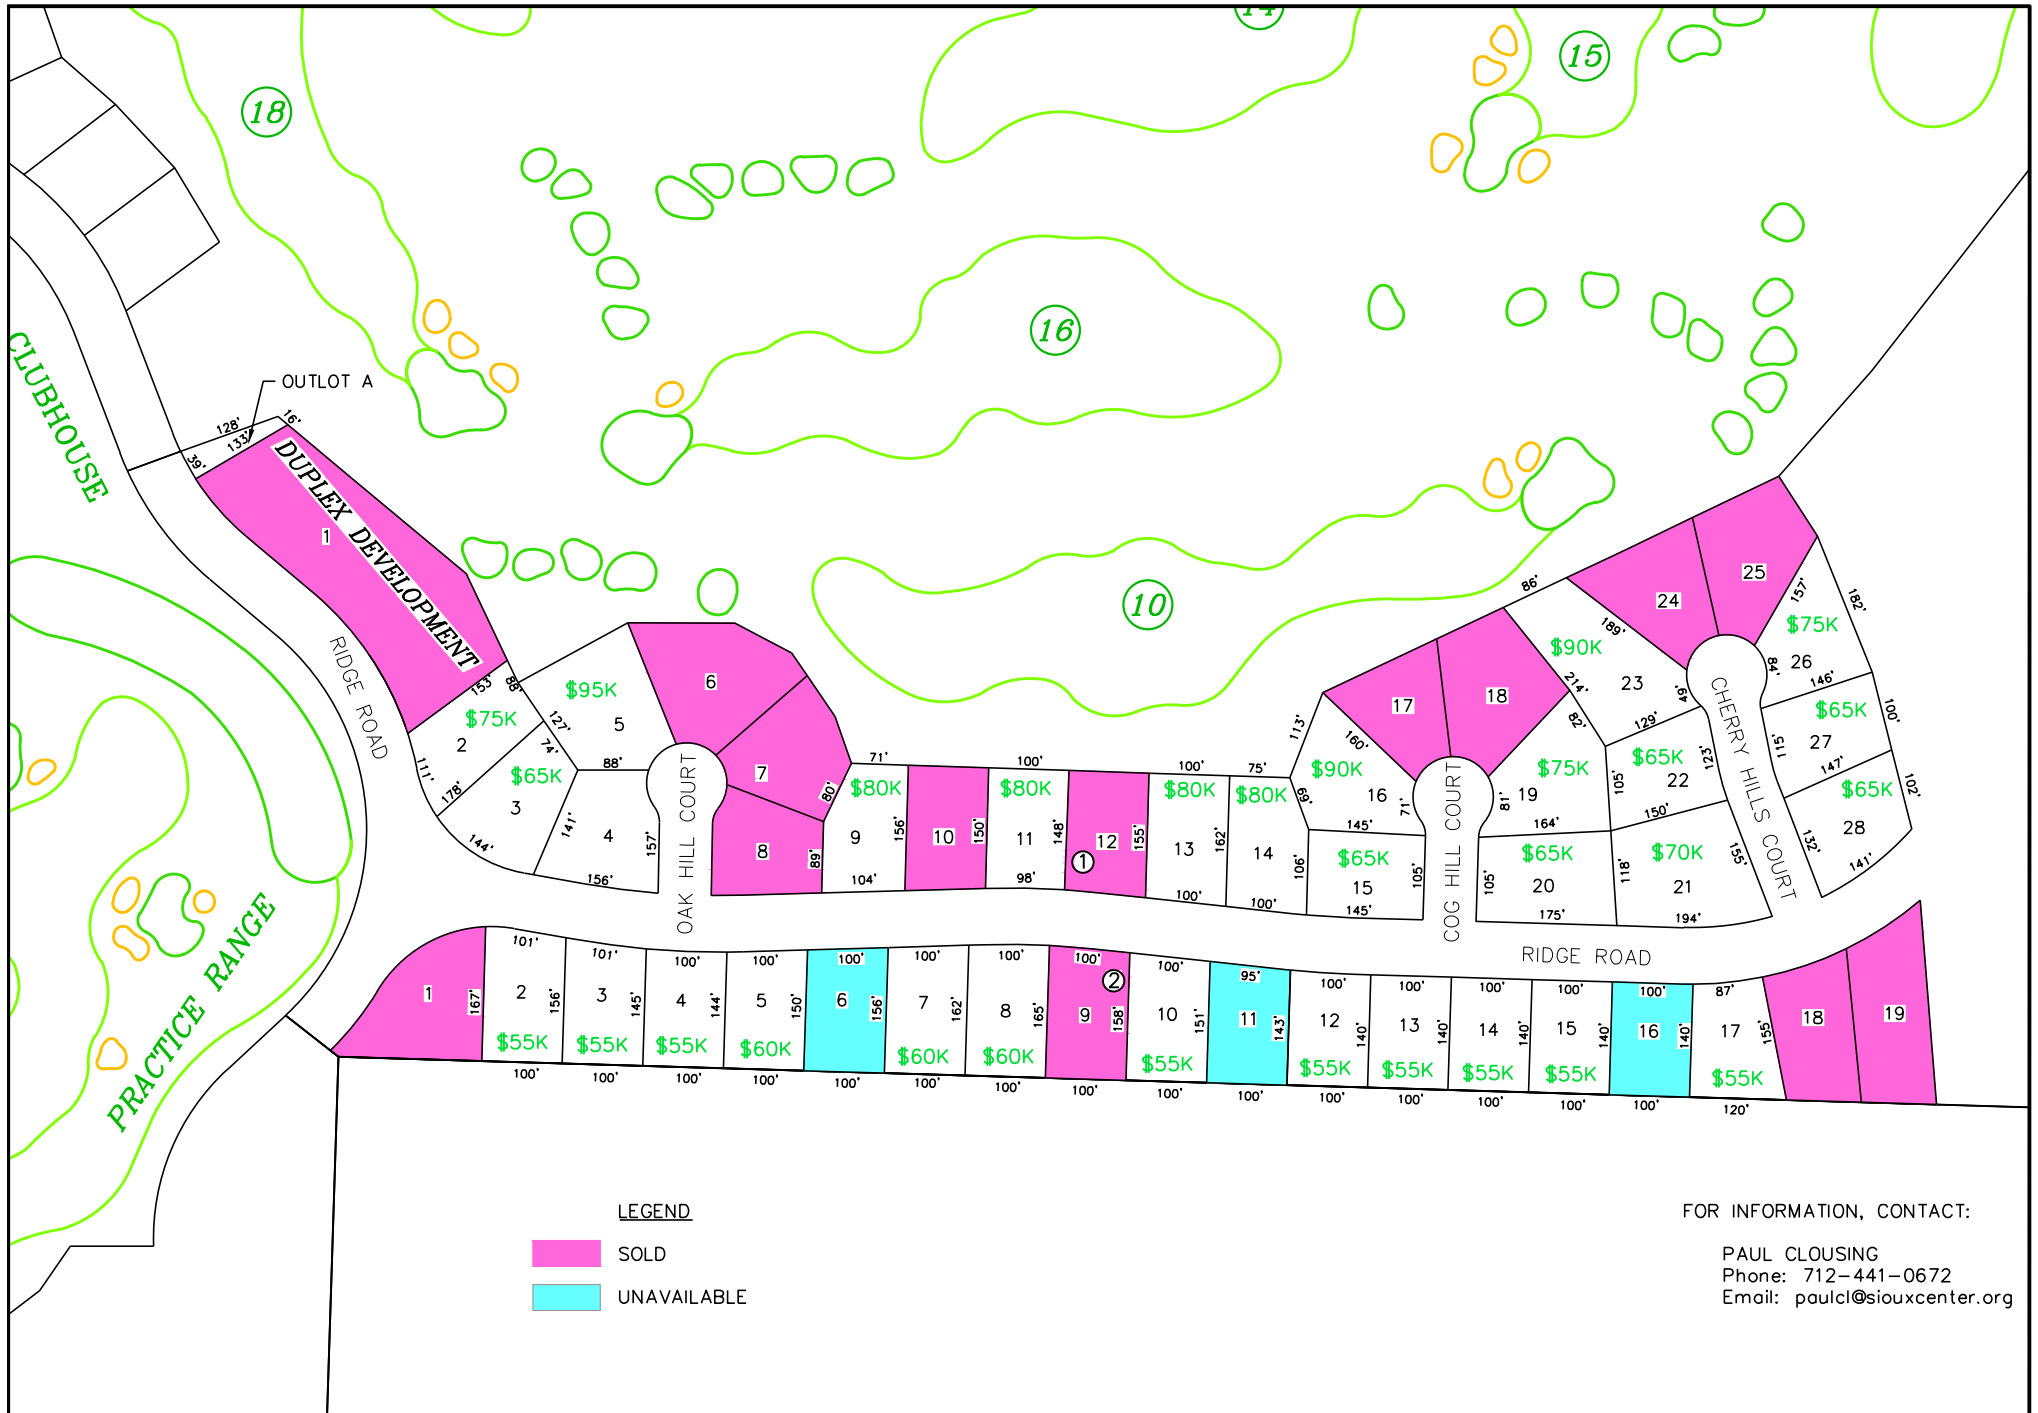

SOUTH RIDGE ESTATES – SECOND ADDITION

SIOUX CENTER, IOWA
LOT PRICES – 2019

LEGEND

- SOLD
- UNAVAILABLE

FOR INFORMATION, CONTACT:

PAUL CLOUSING
Phone: 712-441-0672
Email: paulc@siouxcenter.org