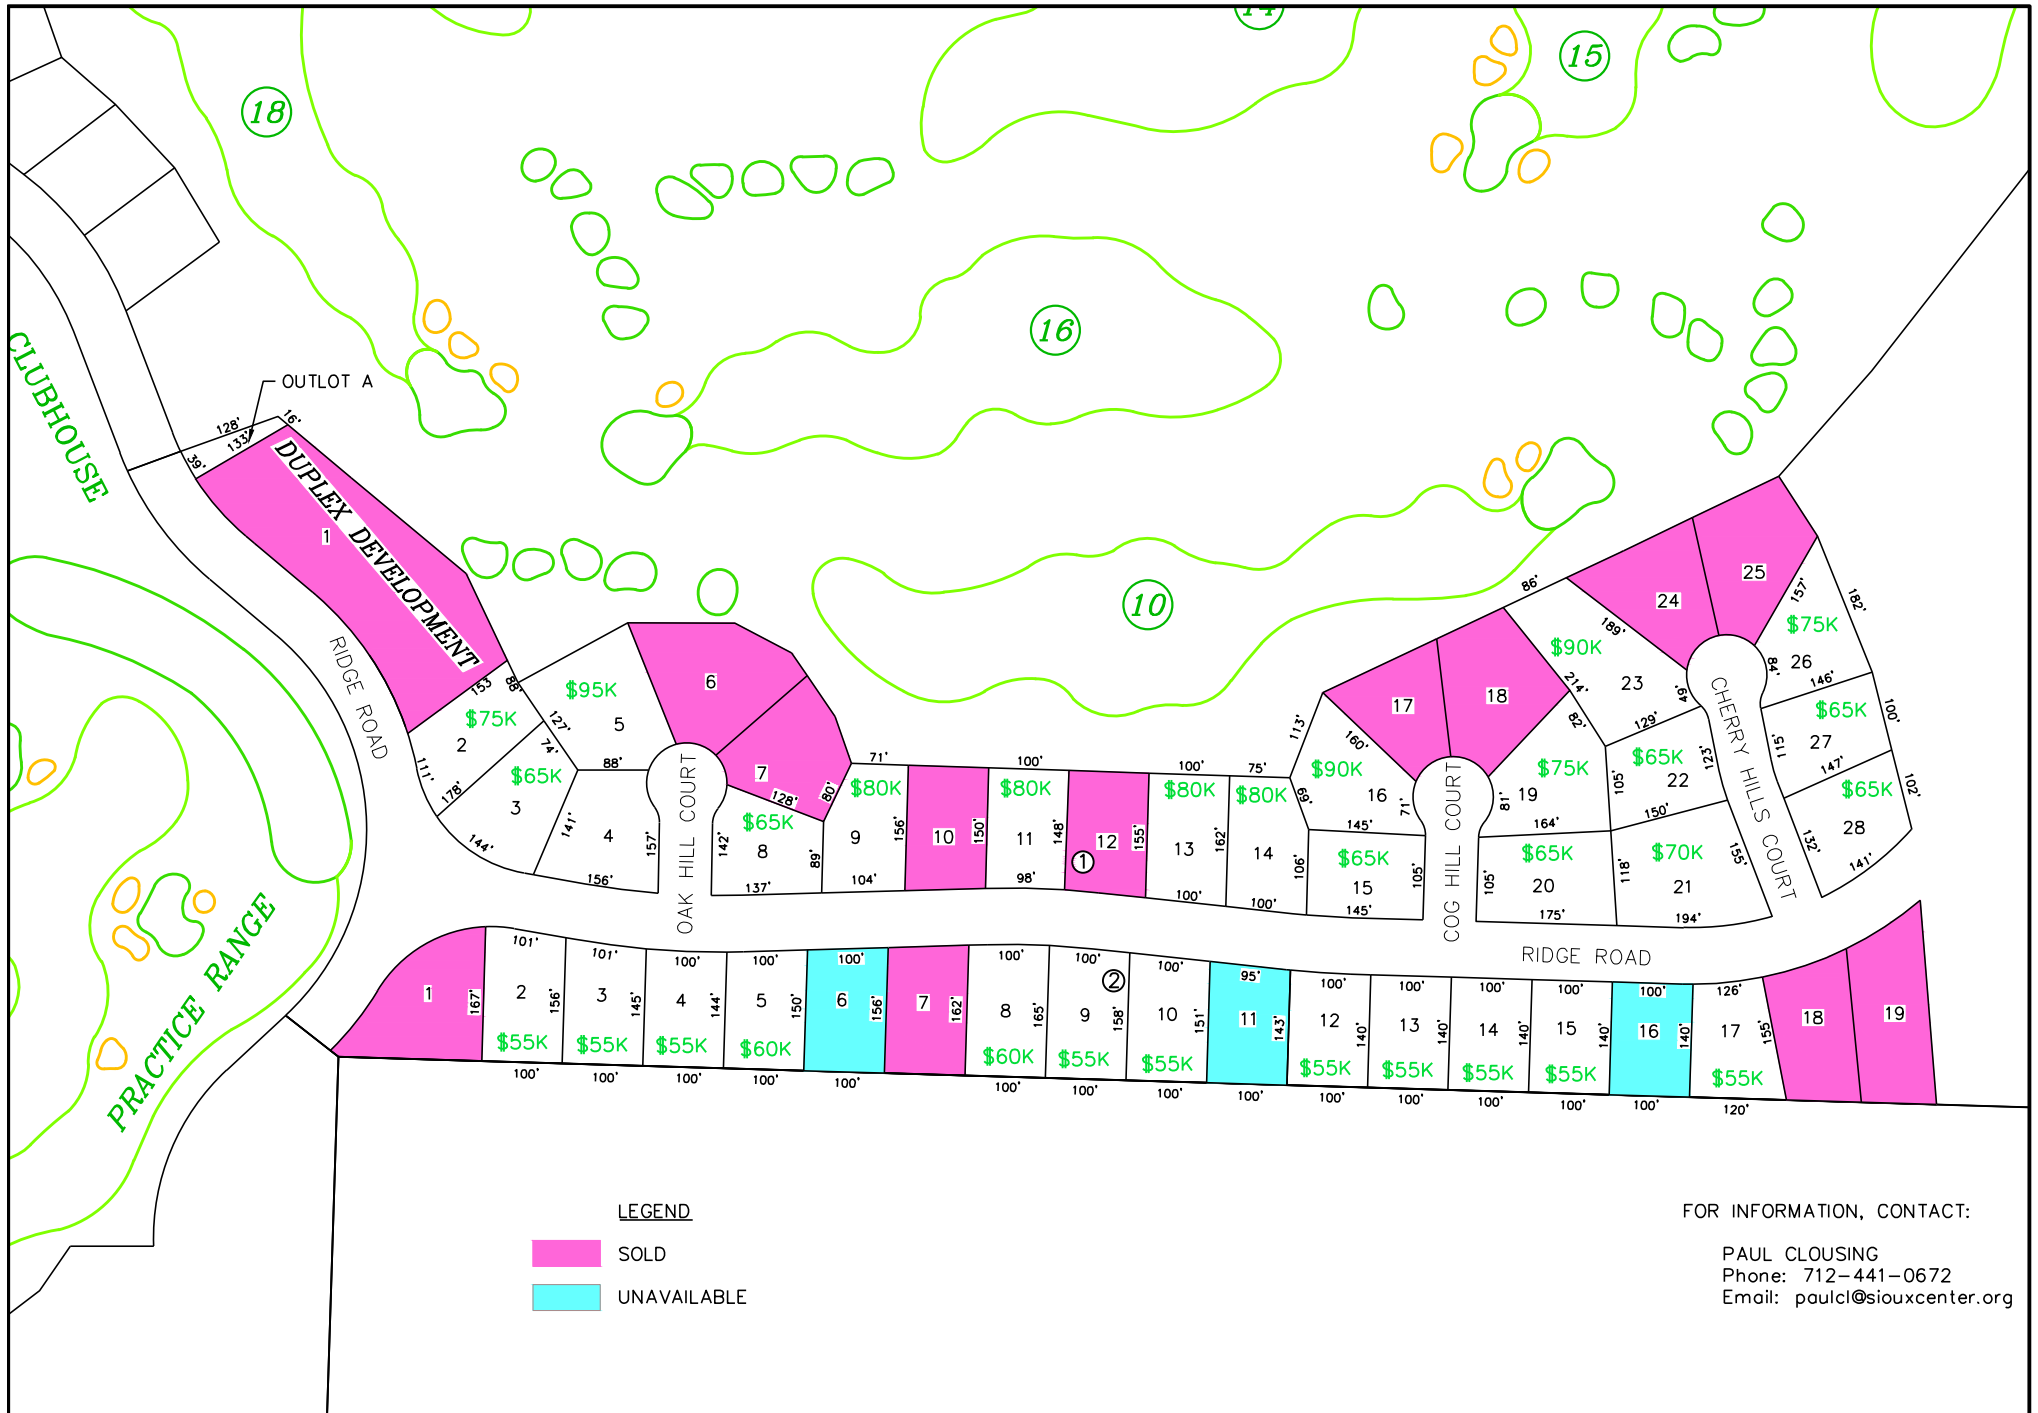

SOUTH RIDGE ESTATES – SECOND ADDITION

SIOUX CENTER, IOWA
LOT PRICES – 2019

LEGEND

- SOLD
- UNAVAILABLE

FOR INFORMATION, CONTACT:

PAUL CLOUSING
Phone: 712-441-0672
Email: paulc@siouxcenter.org